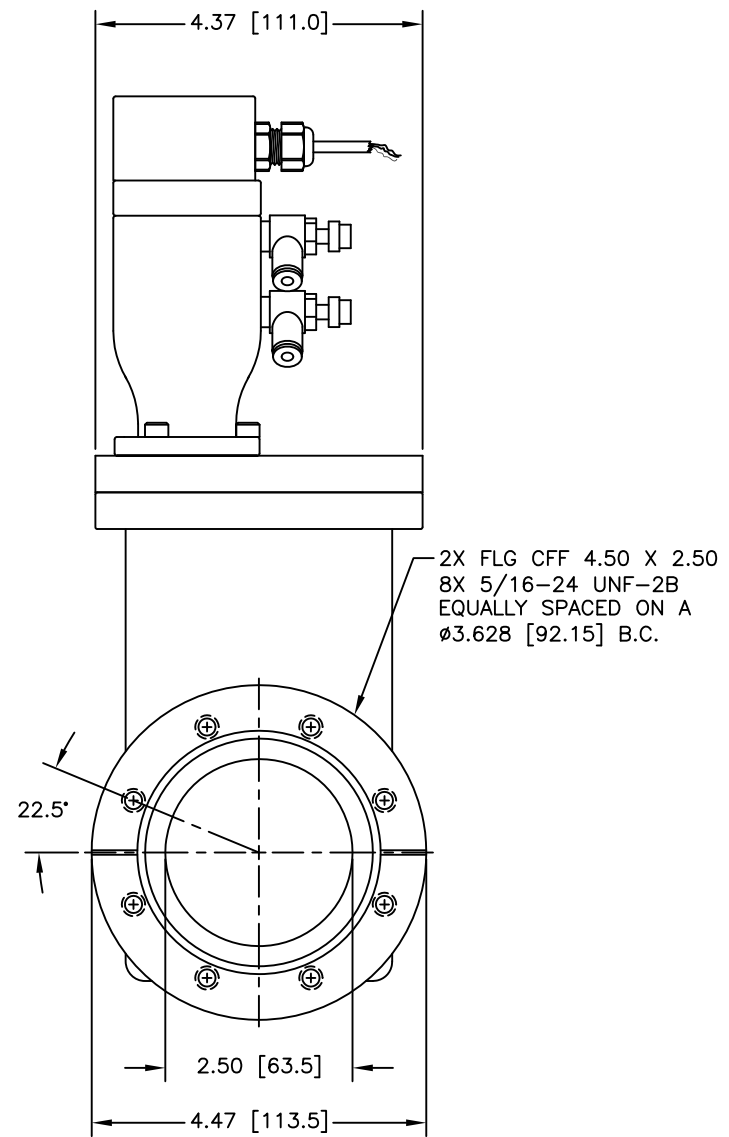

CARRIAGE SIDE

GATE (SEAL) SIDE

12880 MOYA BLVD., RENO, NV 89506

OUTLINE DIMENSION DRAWING

DRAWING NUMBER  
6260-2GX

DRAWING TITLE  
G 2.5" MSB/PNU/CFF  
MODEL # 11222-0250R

REVISION  
G