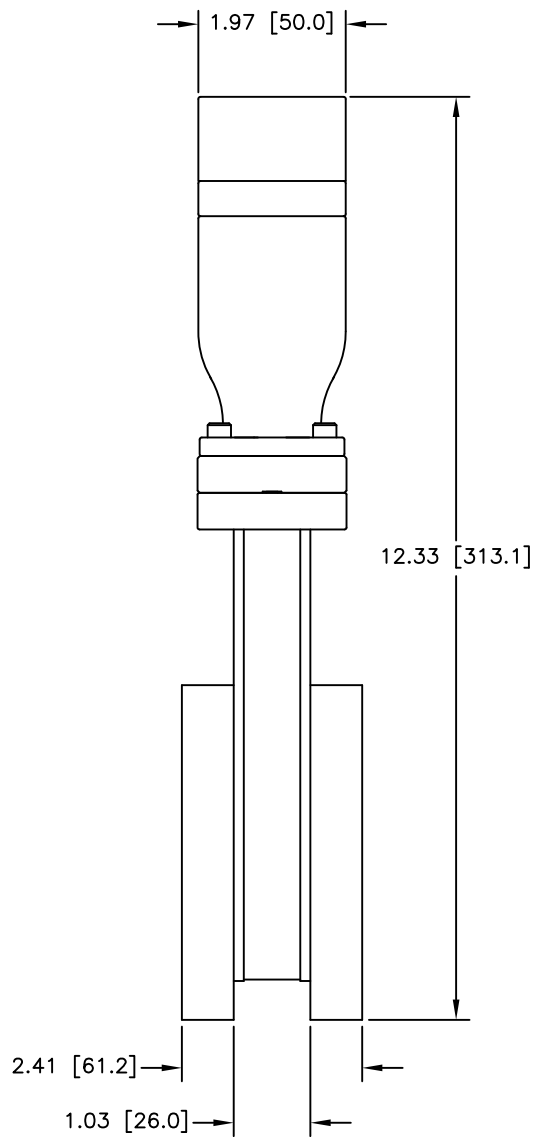

CARRIAGE SIDE

GATE (SEAL) SIDE

12880 MOYA BLVD., RENO, NV 89506

OUTLINE DIMENSION DRAWING

DRAWING NUMBER  
6260-2GX

DRAWING TITLE  
G 2.5" MSB/PNU/CFF  
MODEL # 11222-0250R

REVISION  
G