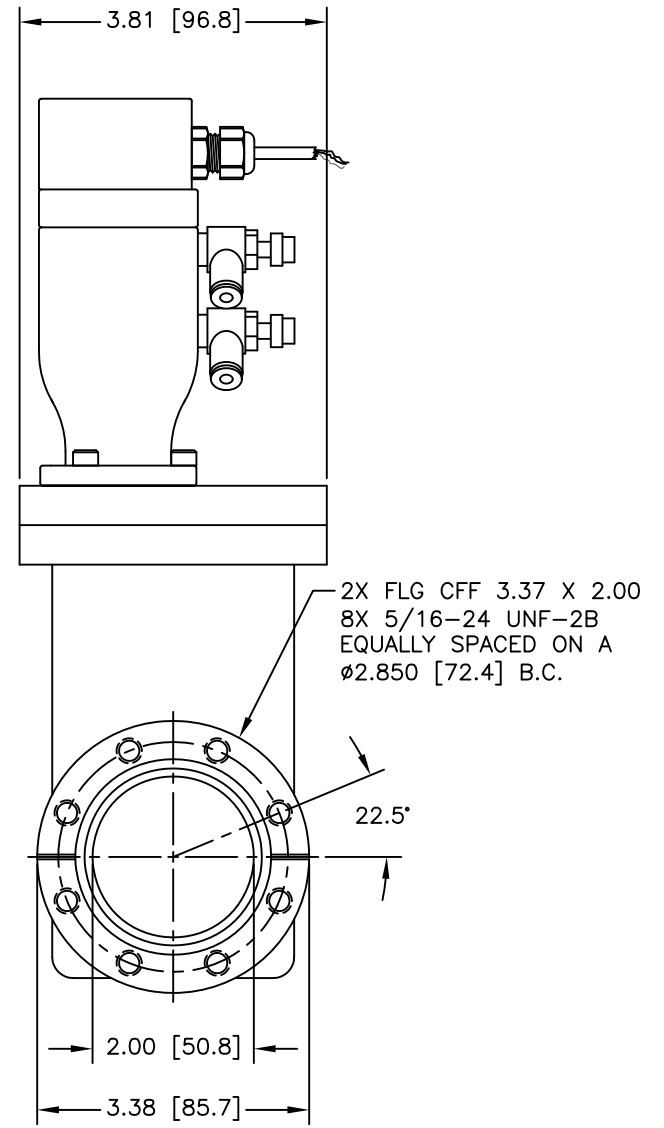

CARRIAGE SIDE

GATE (SEAL) SIDE

12880 MOYA BLVD., RENO, NV 89506

OUTLINE DIMENSION DRAWING

DRAWING NUMBER
6301-2EX

DRAWING TITLE
G 2.0" MSB/PNU/CFF
MODEL # 11222-0200R

REVISION
E