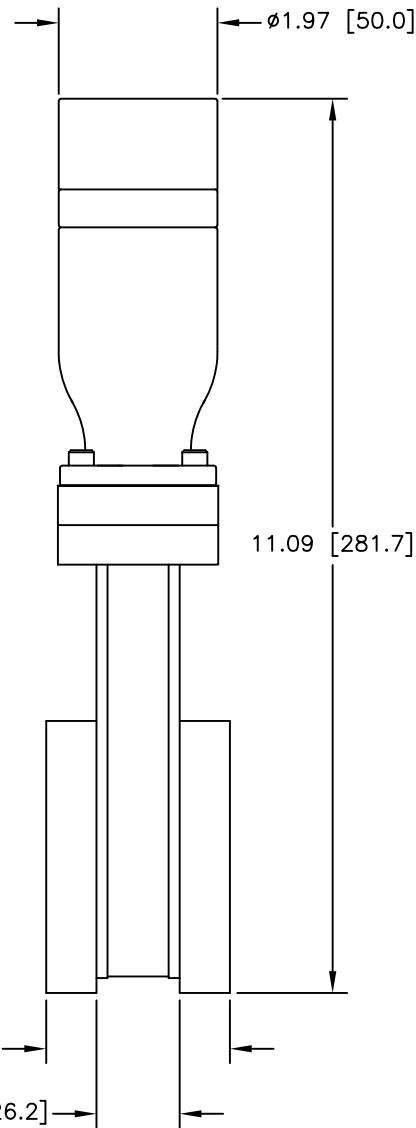

CARRIAGE SIDE

GATE (SEAL) SIDE

12880 MOYA BLVD., RENO, NV 89506

OUTLINE DIMENSION DRAWING

DRAWING NUMBER
6301-2EX

DRAWING TITLE
G 2.0" MSB/PNU/CFF
MODEL # 11222-0200R

REVISION
E