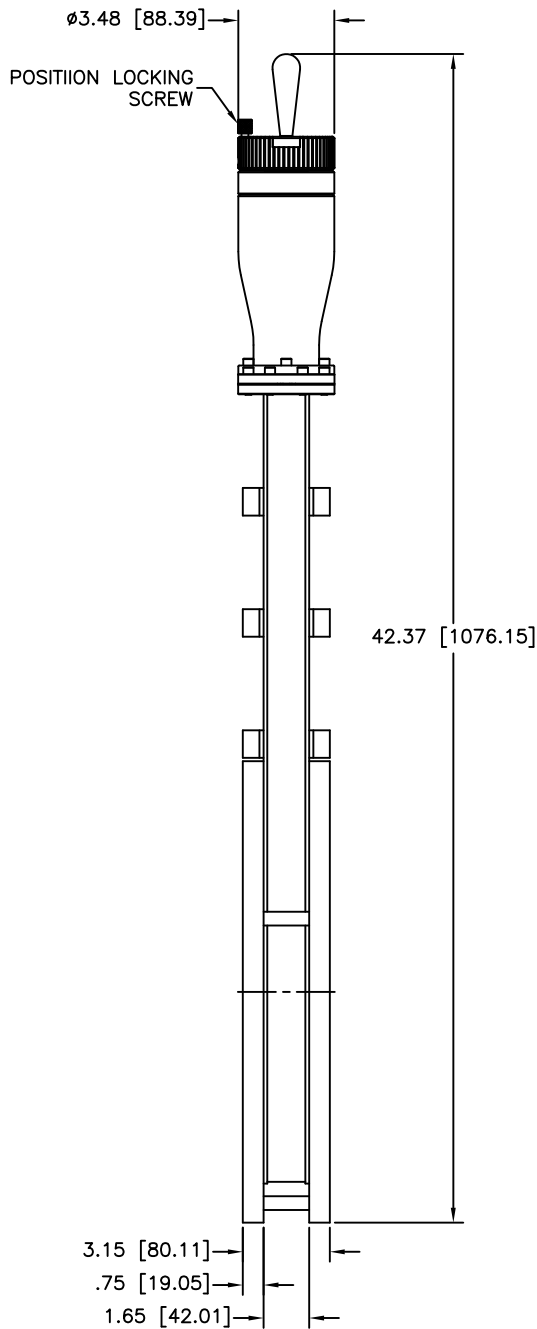

CARRIAGE SIDE

GATE (SEAL) SIDE

12880 MOYA BLVD., RENO, NV 89506

# OUTLINE DIMENSION DRAWING

DRAWING NUMBER  
6123-3DV

DRAWING TITLE  
G 12.0" RSTD/MAN/ISO BOLTED  
MODEL #11110-1203

REVISION  
D