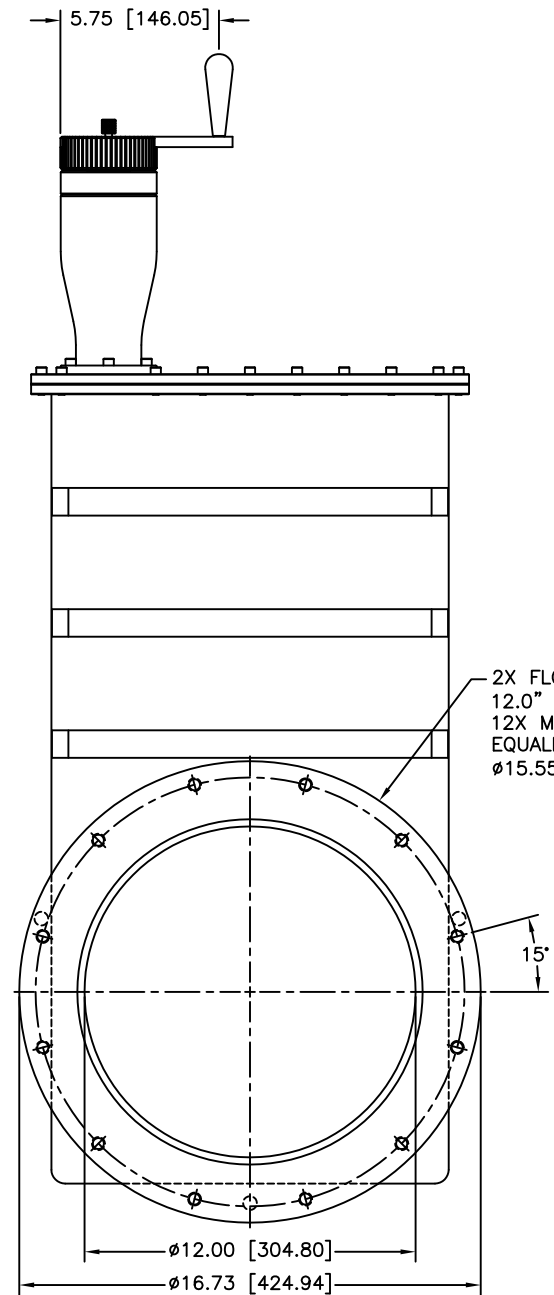

CARRIAGE SIDE

GATE (SEAL) SIDE

12880 MOYA BLVD., RENO, NV 89506

# OUTLINE DIMENSION DRAWING

DRAWING NUMBER  
6123-3DV

DRAWING TITLE  
G 12.0" RSTD/MAN/ISO BOLTED  
MODEL #11110-1203

REVISION  
D