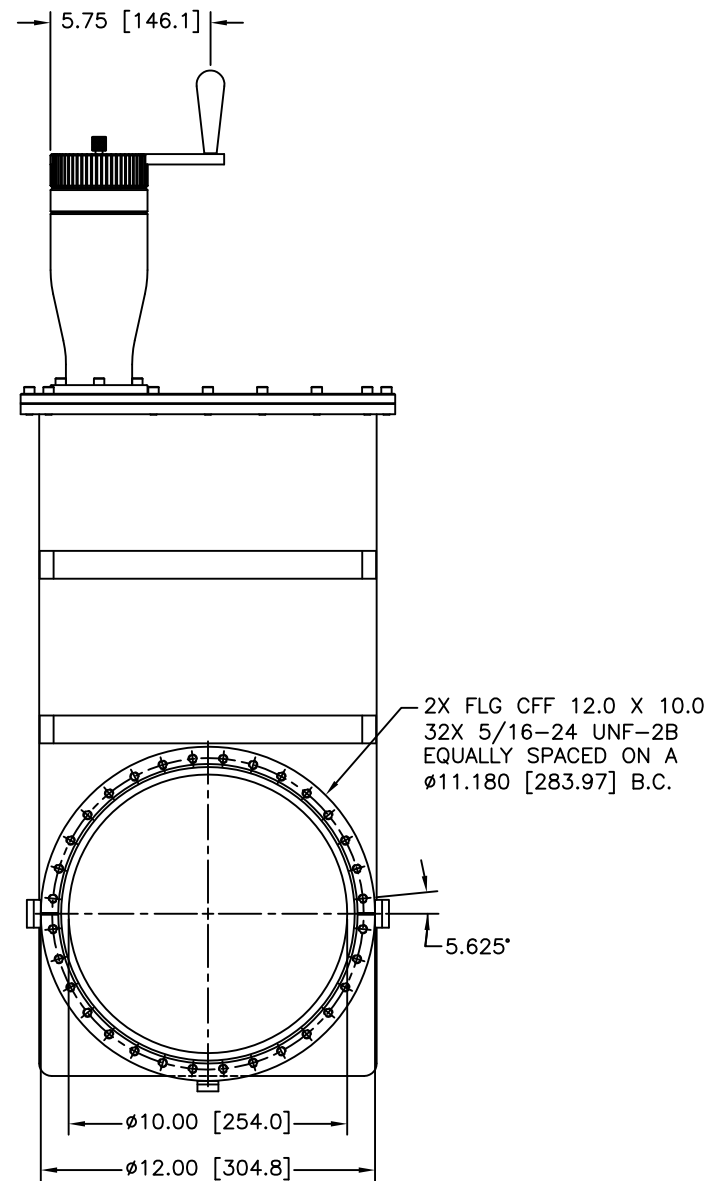

CARRIAGE SIDE

GATE (SEAL) SIDE

12880 MOYA BLVD., RENO, NV 89506

# OUTLINE DIMENSION DRAWING

DRAWING NUMBER  
5576-3EX

DRAWING TITLE  
G 10.0" STD/MAN/CFF  
MODEL #11110-1000

REVISION  
E