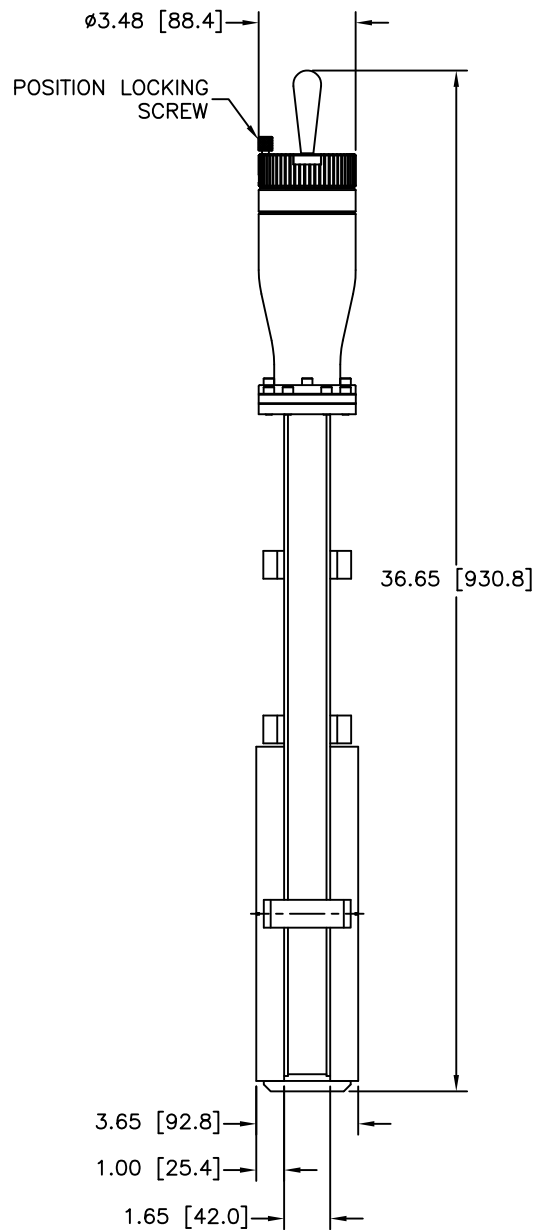

CARRIAGE SIDE

GATE (SEAL) SIDE

12880 MOYA BLVD., RENO, NV 89506

# OUTLINE DIMENSION DRAWING

DRAWING NUMBER  
5576-3EX

DRAWING TITLE  
G 10.0" STD/MAN/CFF  
MODEL #11110-1000

REVISION  
E