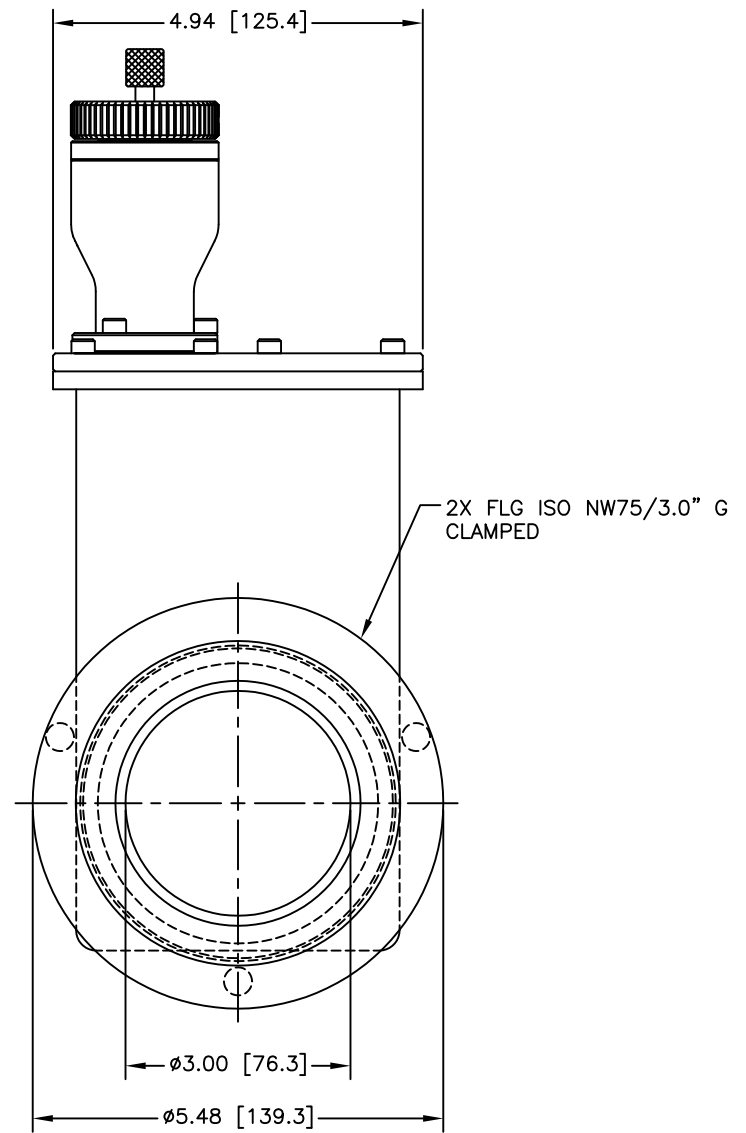

CARRIAGE SIDE

GATE (SEAL) SIDE

12880 MOYA BLVD., RENO, NV 89506

# OUTLINE DIMENSION DRAWING

DRAWING NUMBER  
6304-3DW

DRAWING TITLE  
G 3.0" STD/MAN/ISO CLAMPED  
MODEL #11110-0306

REVISION  
D