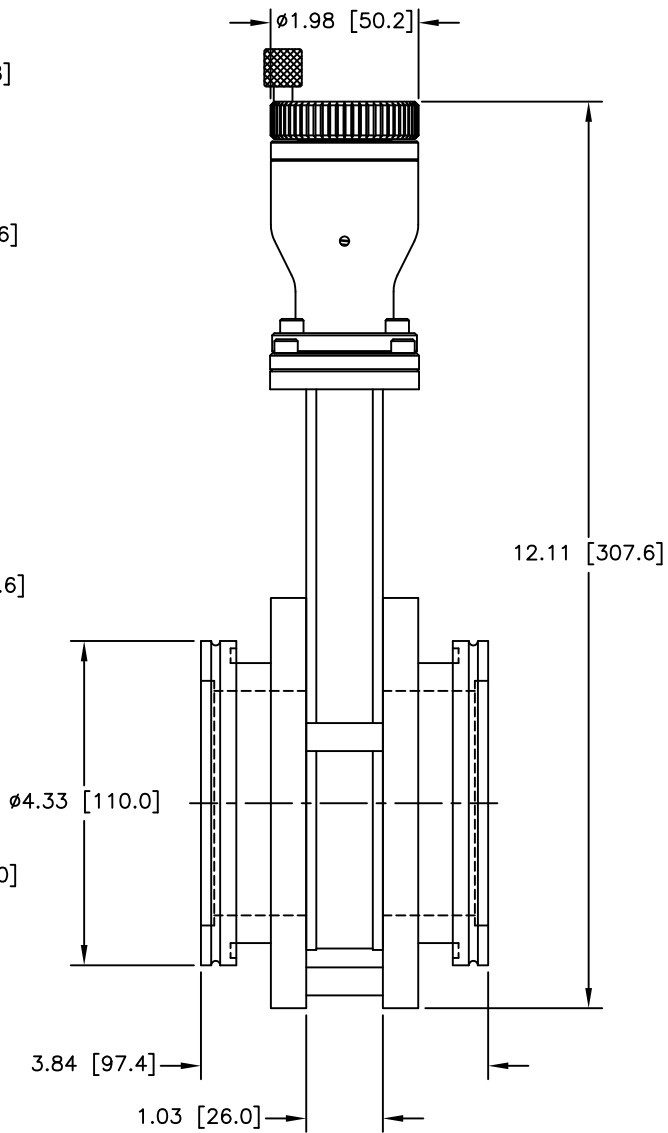

CARRIAGE SIDE

GATE (SEAL) SIDE

12880 MOYA BLVD., RENO, NV 89506

# OUTLINE DIMENSION DRAWING

DRAWING NUMBER  
6304-3DW

DRAWING TITLE  
G 3.0" STD/MAN/ISO CLAMPED  
MODEL #11110-0306

REVISION  
D