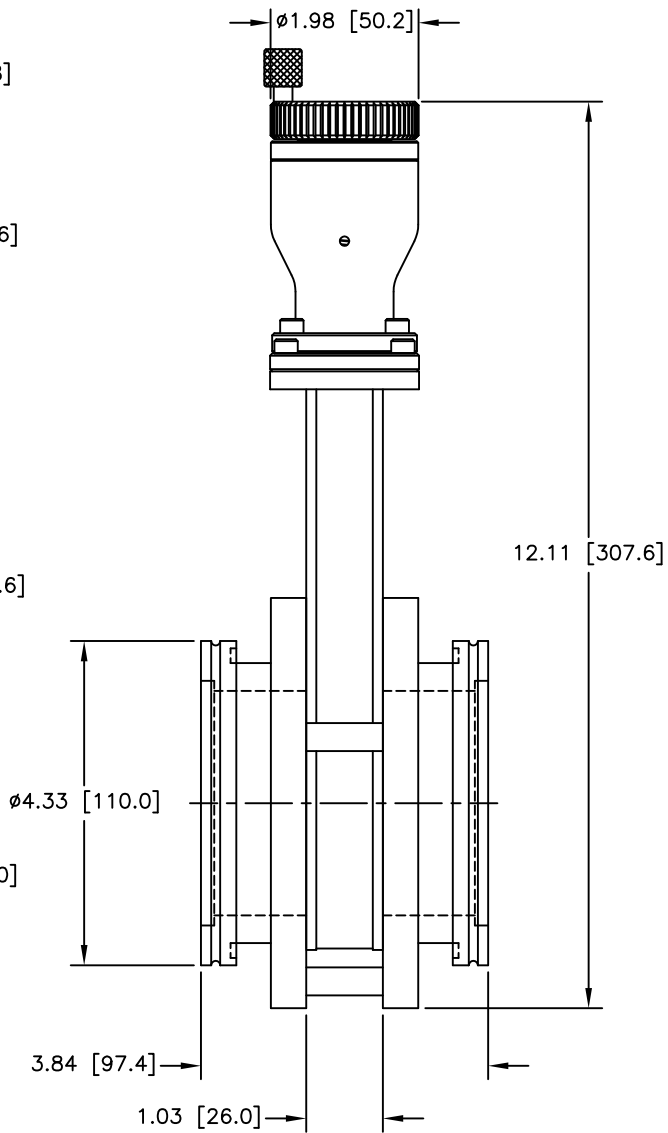

CARRIAGE SIDE

GATE (SEAL) SIDE

12880 MOYA BLVD., RENO, NV 89506

OUTLINE DIMENSION DRAWING

DRAWING NUMBER
6304-3DW

DRAWING TITLE
G 3.0" STD/MAN/ISO CLAMPED
MODEL #11110-0306

REVISION
D