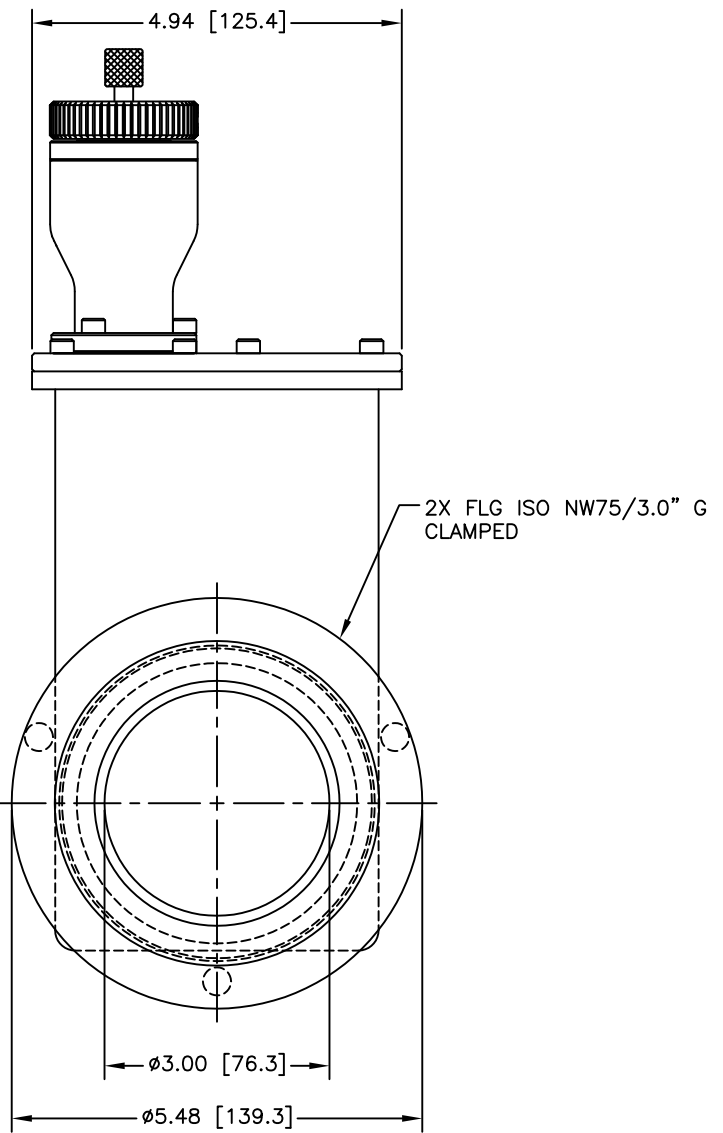

CARRIAGE SIDE

GATE (SEAL) SIDE

12880 MOYA BLVD., RENO, NV 89506

OUTLINE DIMENSION DRAWING

DRAWING NUMBER
6304-3DW

DRAWING TITLE
G 3.0" STD/MAN/ISO CLAMPED
MODEL #11110-0306

REVISION
D