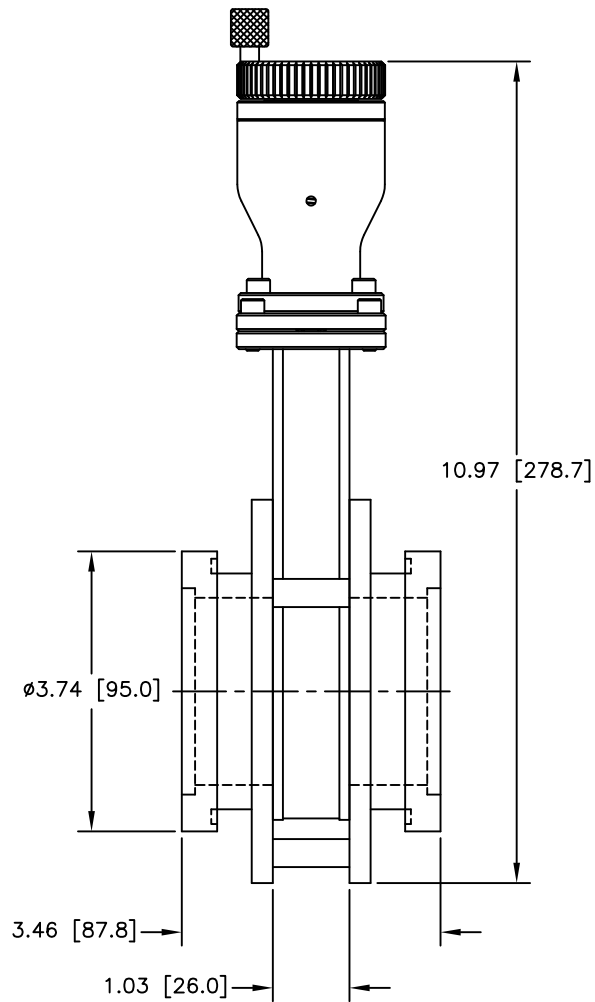

POSITION LOCKING
SCREW

CARRIAGE SIDE

GATE (SEAL) SIDE

12880 MOYA BLVD., RENO, NV 89506

OUTLINE DIMENSION DRAWING

DRAWING NUMBER
6259-3FW

DRAWING TITLE
G 2.5" STD/MAN/ISO CLMP
MODEL # 11110-0256

REVISION
F