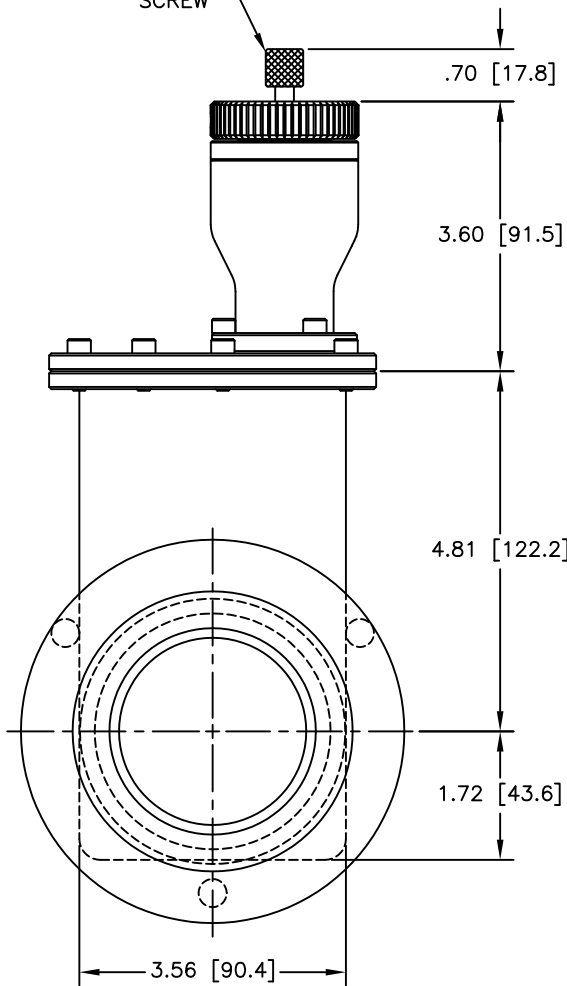

POSITION LOCKING
SCREW

CARRIAGE SIDE

GATE (SEAL) SIDE

12880 MOYA BLVD., RENO, NV 89506

OUTLINE DIMENSION DRAWING

DRAWING NUMBER
6259-3FW

DRAWING TITLE
G 2.5" STD/MAN/ISO CLMP
MODEL # 11110-0256

REVISION
F