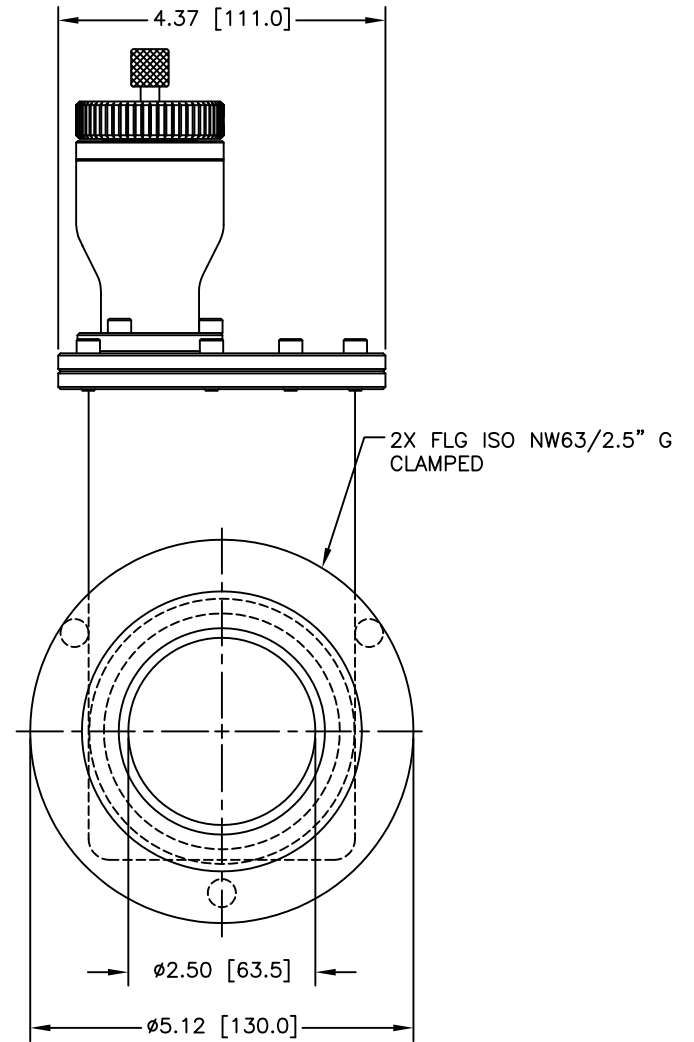

POSITION LOCKING
SCREW

CARRIAGE SIDE

GATE (SEAL) SIDE

12880 MOYA BLVD., RENO, NV 89506

OUTLINE DIMENSION DRAWING

DRAWING NUMBER
6259-3FW

DRAWING TITLE
G 2.5" STD/MAN/ISO CLMP
MODEL # 11110-0256

REVISION
F