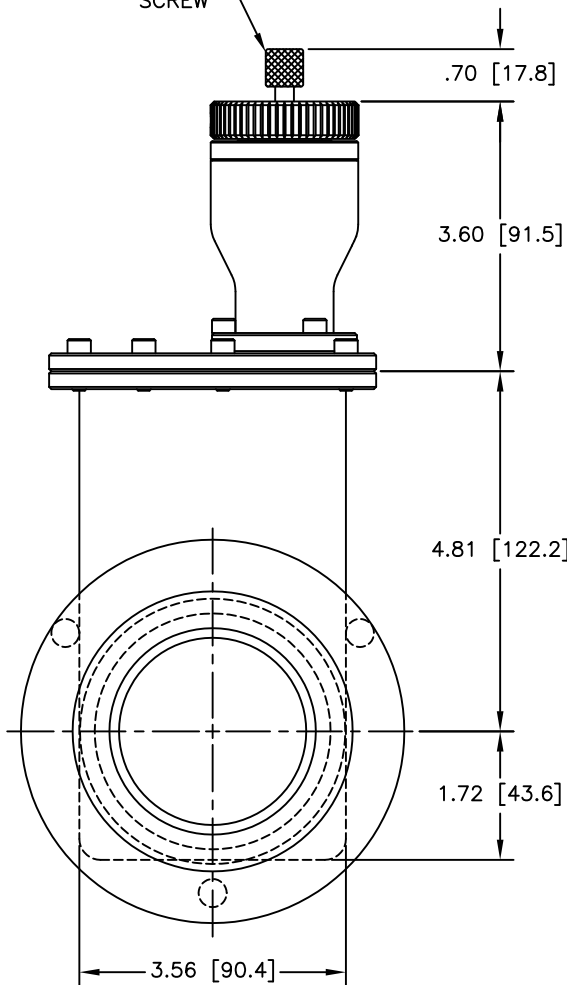

POSITION LOCKING  
SCREW

CARRIAGE SIDE

GATE (SEAL) SIDE

12880 MOYA BLVD., RENO, NV 89506

# OUTLINE DIMENSION DRAWING

DRAWING NUMBER  
**6259-3FW**

DRAWING TITLE  
**G 2.5" STD/MAN/ISO CLMP**  
MODEL # 11110-0256

REVISION  
**F**