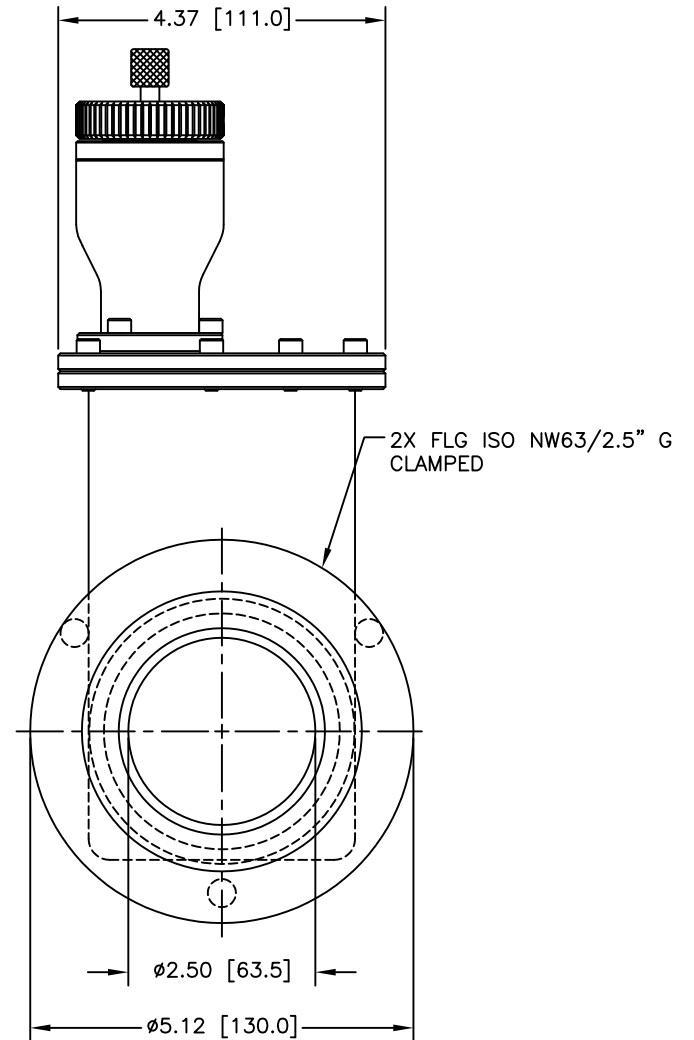

POSITION LOCKING  
SCREW

CARRIAGE SIDE

GATE (SEAL) SIDE

12880 MOYA BLVD., RENO, NV 89506

# OUTLINE DIMENSION DRAWING

DRAWING NUMBER  
**6259-3FW**

DRAWING TITLE  
**G 2.5" STD/MAN/ISO CLMP**  
MODEL # 11110-0256

REVISION  
**F**