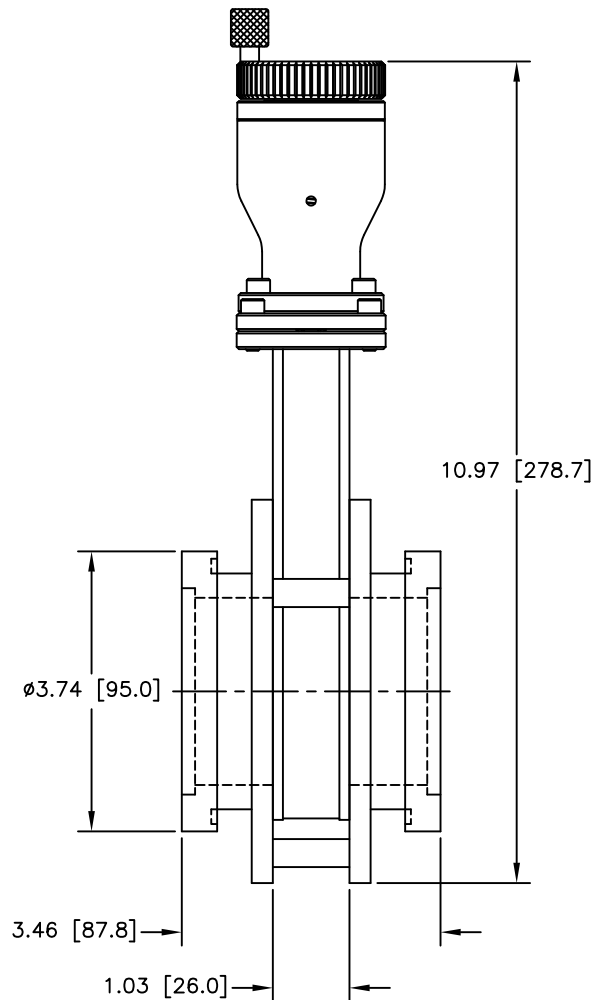

POSITION LOCKING  
SCREW

CARRIAGE SIDE

GATE (SEAL) SIDE

12880 MOYA BLVD., RENO, NV 89506

# OUTLINE DIMENSION DRAWING

DRAWING NUMBER  
**6259-3FW**

DRAWING TITLE  
**G 2.5" STD/MAN/ISO CLMP**  
MODEL # 11110-0256

REVISION  
**F**