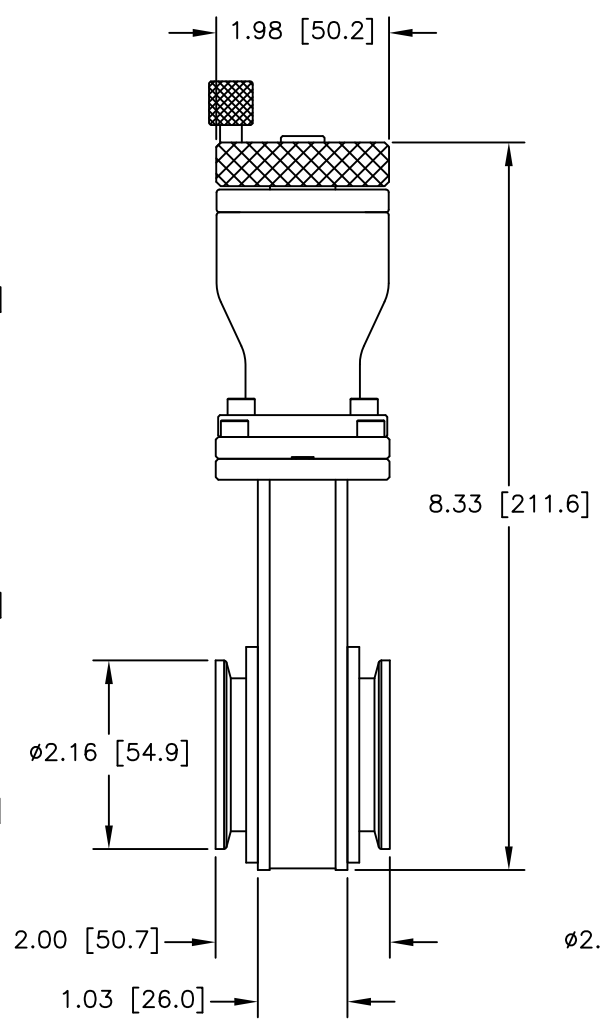

CARRIAGE SIDE

GATE (SEAL) SIDE

12880 MOYA BLVD., RENO, NV 89506

**OUTLINE DIMENSION DRAWING**

DRAWING NUMBER  
**6302-3CT**

DRAWING TITLE  
**G 1.5" STD/MAN/KF  
MODEL # 11110-0153**

REVISION  
**C**