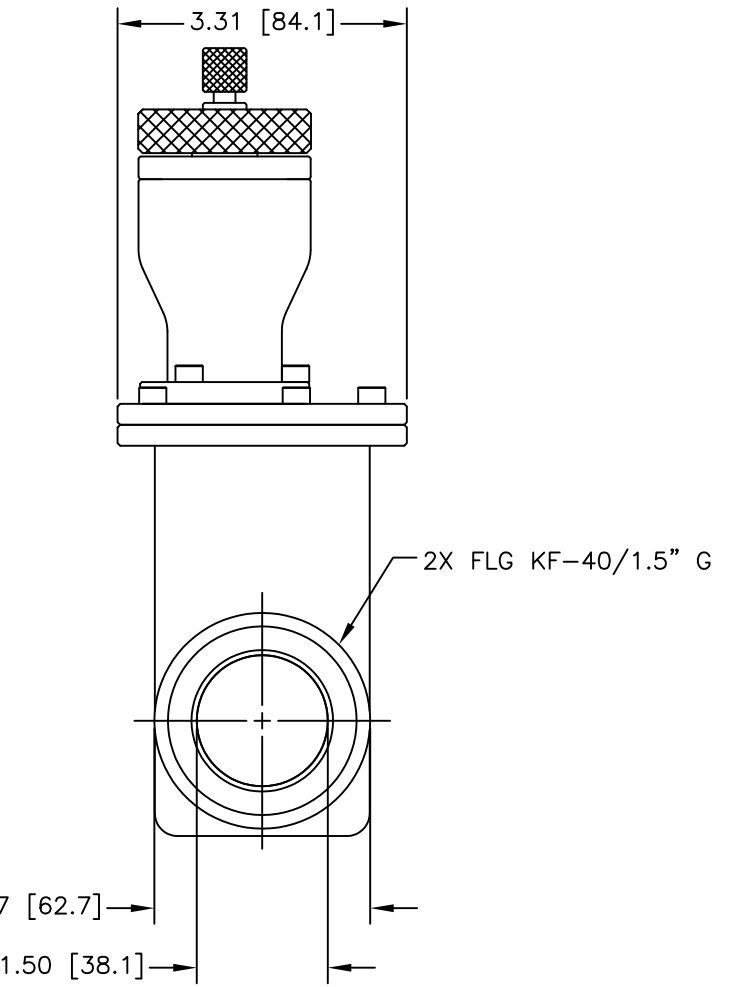

CARRIAGE SIDE

GATE (SEAL) SIDE

12880 MOYA BLVD., RENO, NV 89506

**OUTLINE DIMENSION DRAWING**

DRAWING NUMBER  
**6302-3CT**

DRAWING TITLE  
**G 1.5" STD/MAN/KF  
MODEL # 11110-0153**

REVISION  
**C**